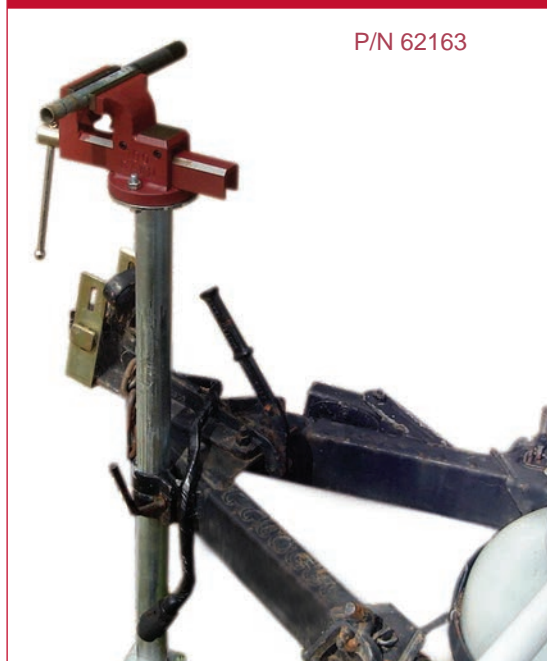

# DAWN Vehicle Mounted Vice Stands

- Provides a secure platform from where to use your vice
- Ideal for tradesman, mobile workshop, farming, campers
- Easily stowed away when not required
- Portable Mobile Workshop essential
- Mounting plate provided to suit customer supplied vice mounting hole configuration
- Stable, Sturdy and Strong
- Easily fitted

## Tow Bar Mounted Vice Stand

- Suit Hayman Reese tow bar
- Simply slide in, pin and use

## Jockey Wheel Mounted Vice Stand

Simply replace jockey wheel with Vice Stand to use

## Utility/Tray Mounted Vice Stand

- Bolt to ute tray or tailgate
- Slide out vice to use
- Slide away when not required.

Can be left in place until Jockey wheel is required.